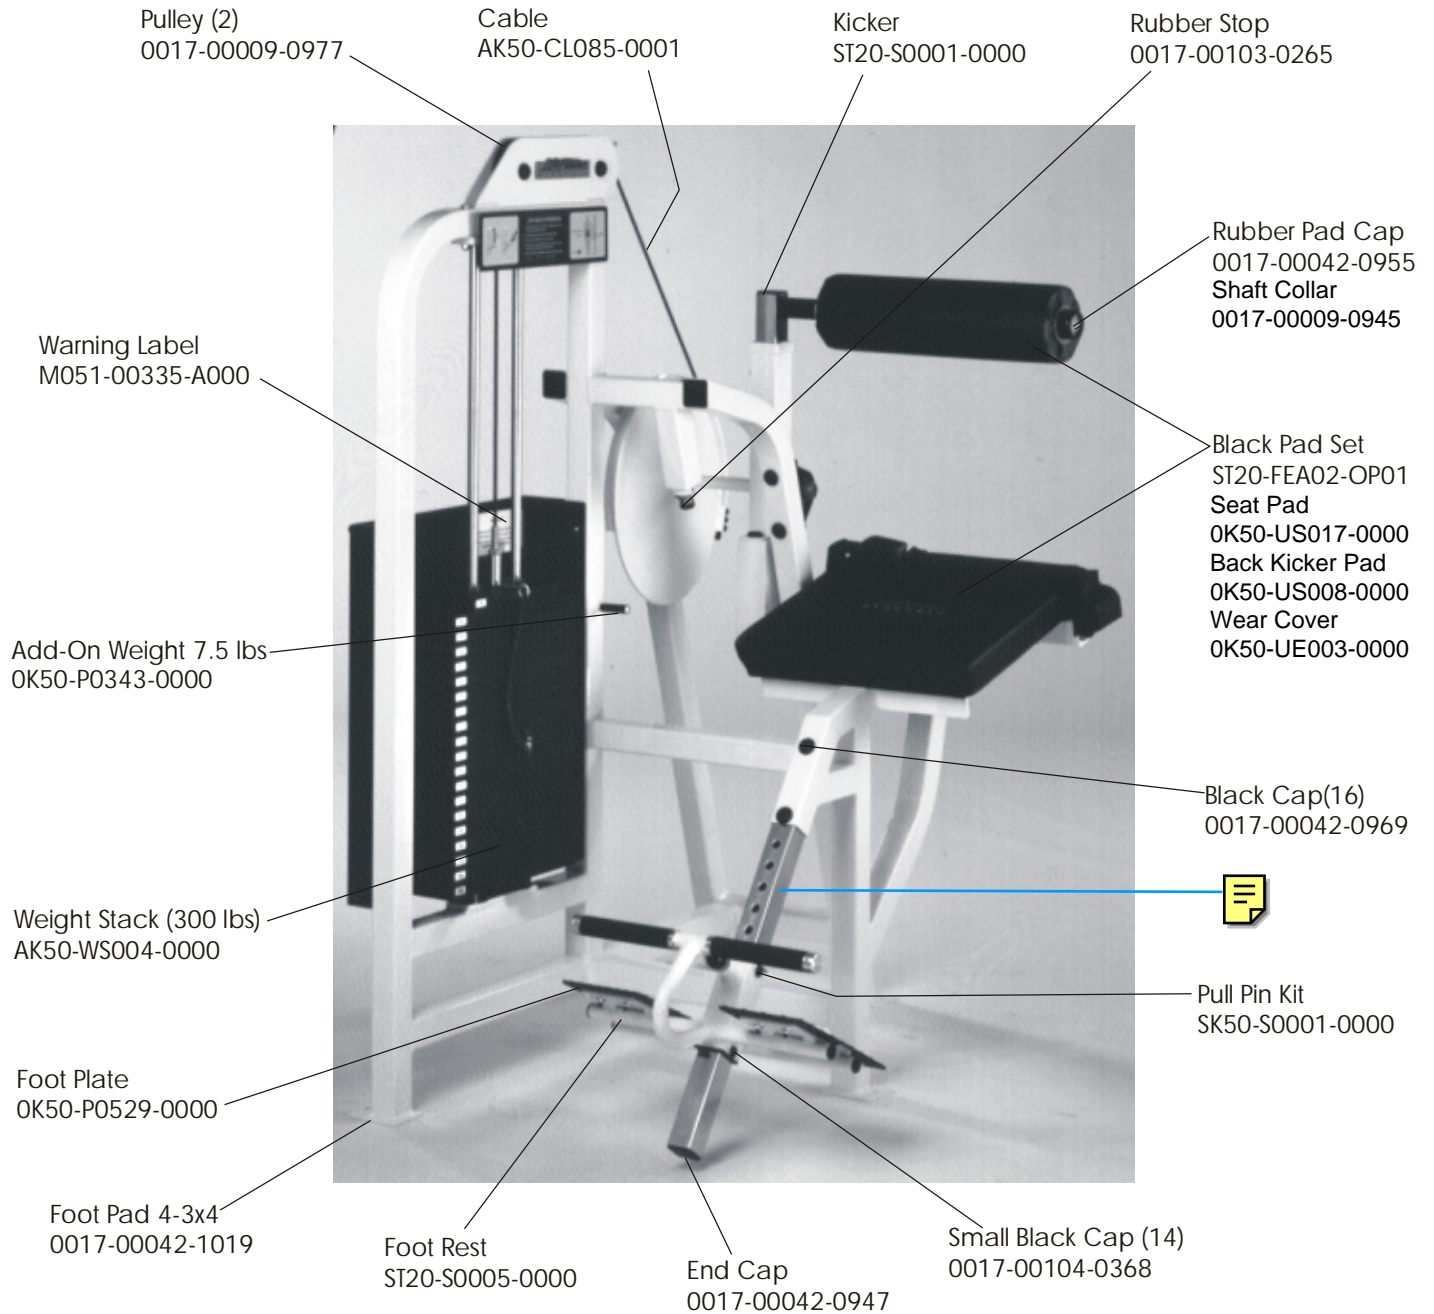

# STRENGTH 9000 SERIES TRAINING EQUIPMENT

## ST20/25 Low Back Extension